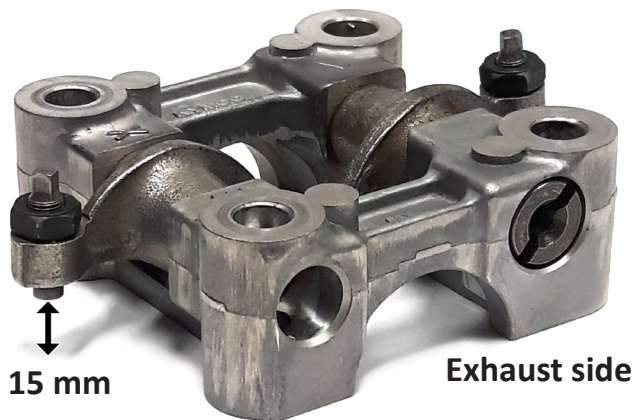

# Long Valve

**VALVE**

art. 32965 VALVE INTAKE  
art. 92365 VALVE EXHAUST

**ROCKER BRIDGE SET**

art. 89153

**ROCKER BRIDGE SET**

art. 93095