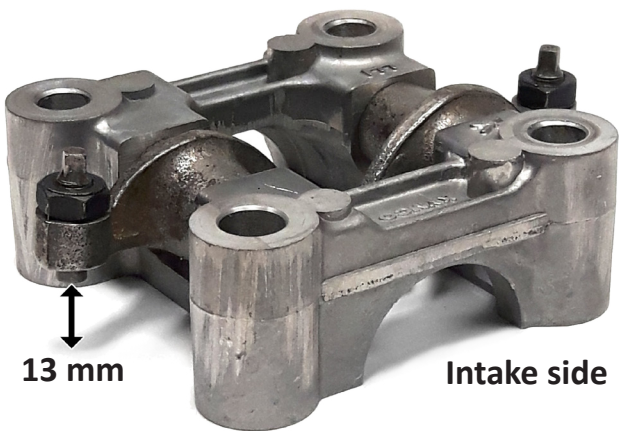

# Short Valve

**VALVE**

art. 32561 VALVE INTAKE  
art. 32562 VALVE EXHAUST

# Long Valve

**VALVE**

art. 32965 VALVE INTAKE  
art. 92365 VALVE EXHAUST

**ROCKER BRIDGE SET**

art. 89153

**ROCKER BRIDGE SET**

art. 93095