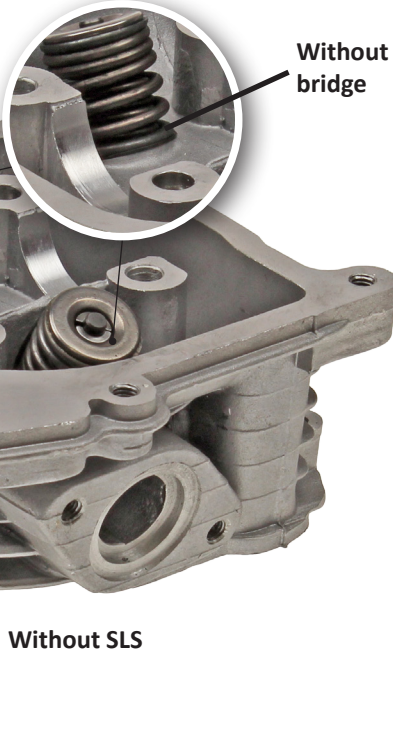

# Short Valve

**VALVE**

art. 32561 VALVE INTAKE  
art. 32562 VALVE EXHAUST

# Long Valve

**VALVE**

art. 32965 VALVE INTAKE  
art. 92365 VALVE EXHAUST

**CYLINDERHEAD**

art. 89916

**CYLINDERHEAD**

art. 92826

**CYLINDERHEAD**

art. 93232

**CYLINDERHEAD**

art. 93112

# Long Valve

**VALVE**

art. 32965 VALVE INTAKE  
art. 92365 VALVE EXHAUST

**ROCKER BRIDGE SET**

art. 89153

**ROCKER BRIDGE SET**

art. 93095