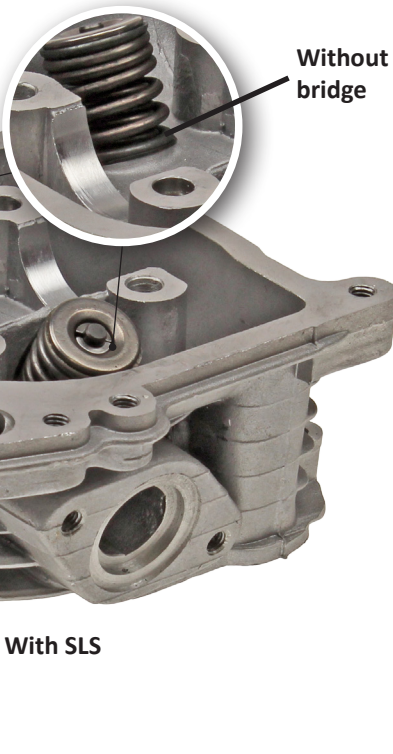

# Short Valve

**VALVE**

art. 32561 VALVE INTAKE  
art. 32562 VALVE EXHAUST

# Long Valve

**VALVE**

art. 32965 VALVE INTAKE  
art. 92365 VALVE EXHAUST

**CYLINDERHEAD**

art. 89916

**CYLINDERHEAD**

art. 92826

**CYLINDERHEAD**

art. 93232

**CYLINDERHEAD**

art. 93112

# Long Valve

**VALVE**

art. 32965 VALVE INTAKE  
art. 92365 VALVE EXHAUST

**ROCKER BRIDGE SET**

art. 89153

**ROCKER BRIDGE SET**

art. 93095