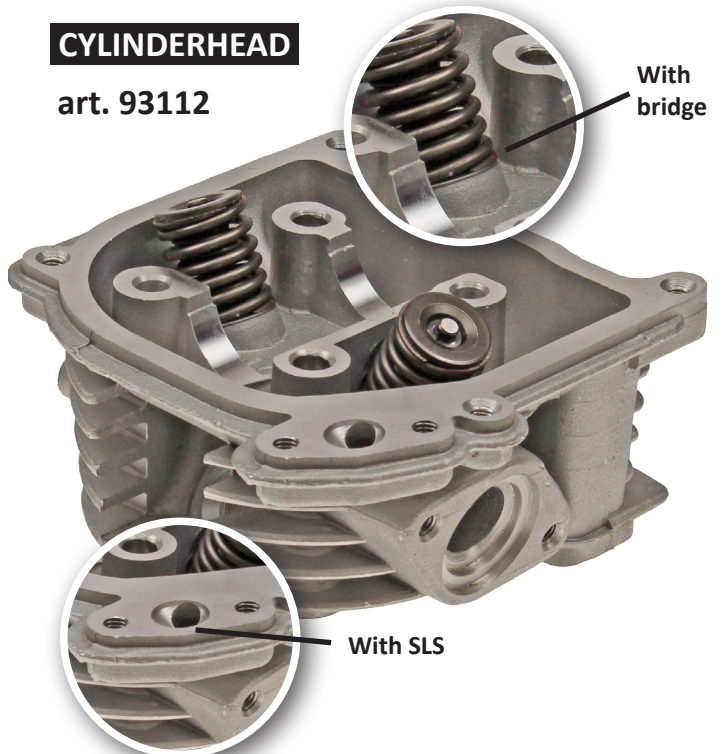

# Short Valve

**VALVE**

art. 32561 VALVE INTAKE  
art. 32562 VALVE EXHAUST

# Long Valve

**VALVE**

art. 32965 VALVE INTAKE  
art. 92365 VALVE EXHAUST

**CYLINDERHEAD**

art. 89916

**CYLINDERHEAD**

art. 92826

**CYLINDERHEAD**

art. 93232

**CYLINDERHEAD**

art. 93112