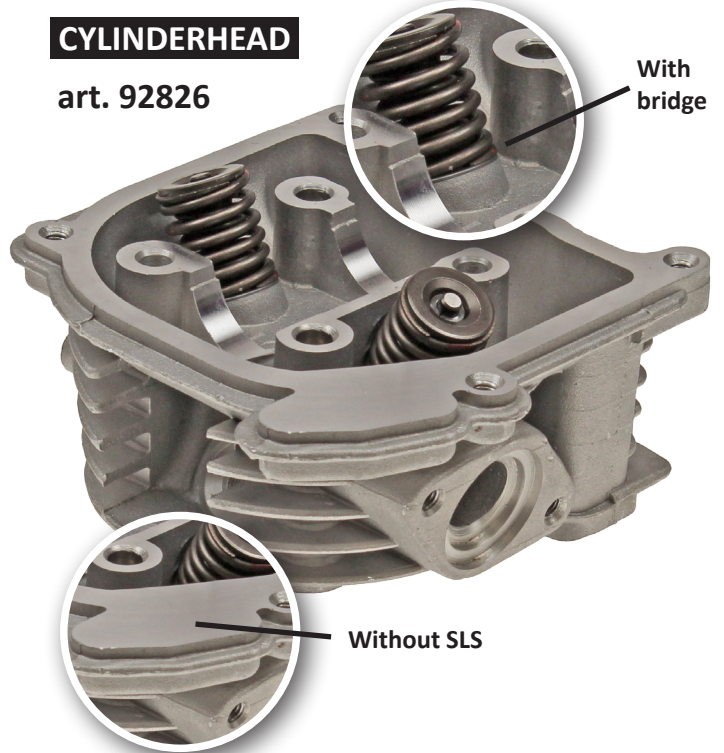

# Short Valve

**VALVE**

art. 32561 VALVE INTAKE  
art. 32562 VALVE EXHAUST

# Long Valve

**VALVE**

art. 32965 VALVE INTAKE  
art. 92365 VALVE EXHAUST

**CYLINDERHEAD**

art. 89916

**CYLINDERHEAD**

art. 92826

**CYLINDERHEAD**

art. 93232

**CYLINDERHEAD**

art. 93112